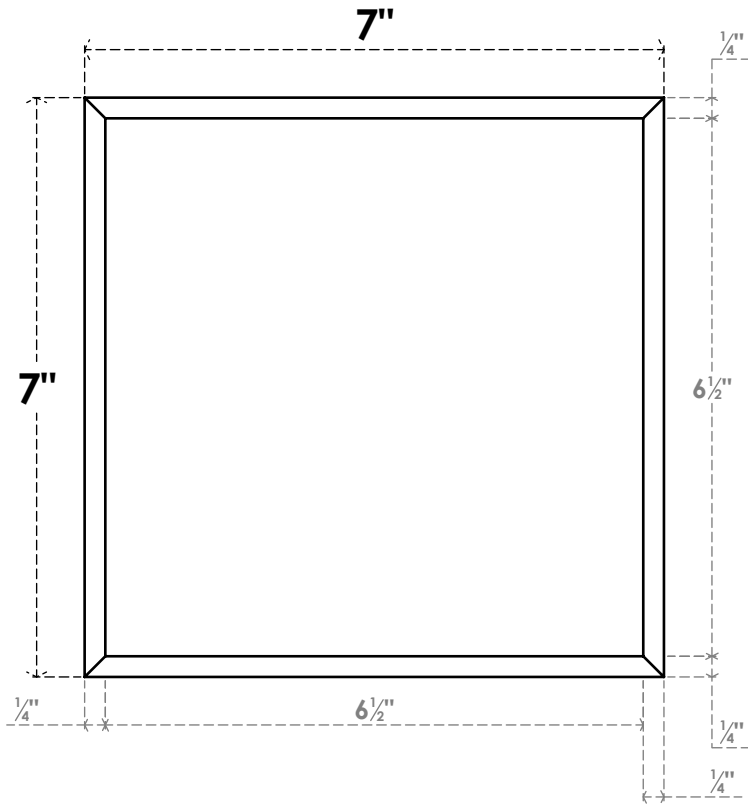

ROSP070X070X075SDG01

7"W X 7"H X 3/4"P STANDARD SEDGWICK ROSETTE WITH BEVELED EDGE, ARCHITECTURAL GRADE PVC

FRONT

SIDE

EKENA MILLWORK
2300 WEST MAIN ST.
CLARKSVILLE, TX 75426
TOLL FREE: 866-607-0453
WWW.EKENAMILLWORK.COM