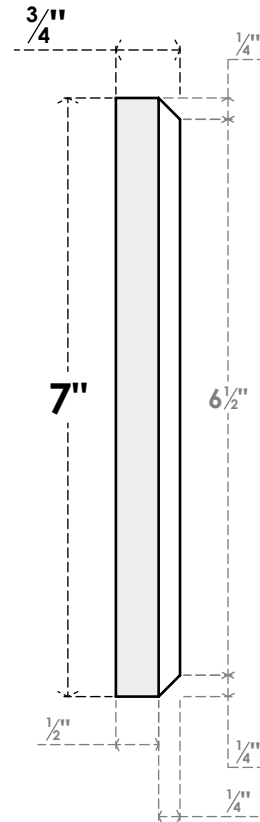

ROSP070X070X075SDG01

7"W X 7"H X 3/4"P STANDARD SEDGWICK ROSETTE WITH BEVELED EDGE, ARCHITECTURAL GRADE PVC

FRONT

SIDE

EKENA MILLWORK
2300 WEST MAIN ST.
CLARKSVILLE, TX 75426
TOLL FREE: 866-607-0453
WWW.EKENAMILLWORK.COM

NOTES

1. INSTALLATION TO BE COMPLETED IN ACCORDANCE WITH MANUFACTURER'S SPECIFICATIONS.
2. DRAWING MAY NOT BE TO SCALE
3. THIS DRAWING IS INTENDED FOR DESIGN AND PLANNING PURPOSES ONLY.
4. ALL INFORMATION CONTAINED HEREIN WAS CURRENT AT THE TIME OF DEVELOPMENT BUT MUST BE REVIEWED AND APPROVED BY THE PRODUCT MANUFACTURER TO BE CONSIDERED ACCURATE.
5. ARCHITECTURAL GRADE PVC PRODUCTS ARE MADE FROM EXPANDED CELLULAR PVC AND COME NATURALLY WHITE BUT MAY BE PAINTED